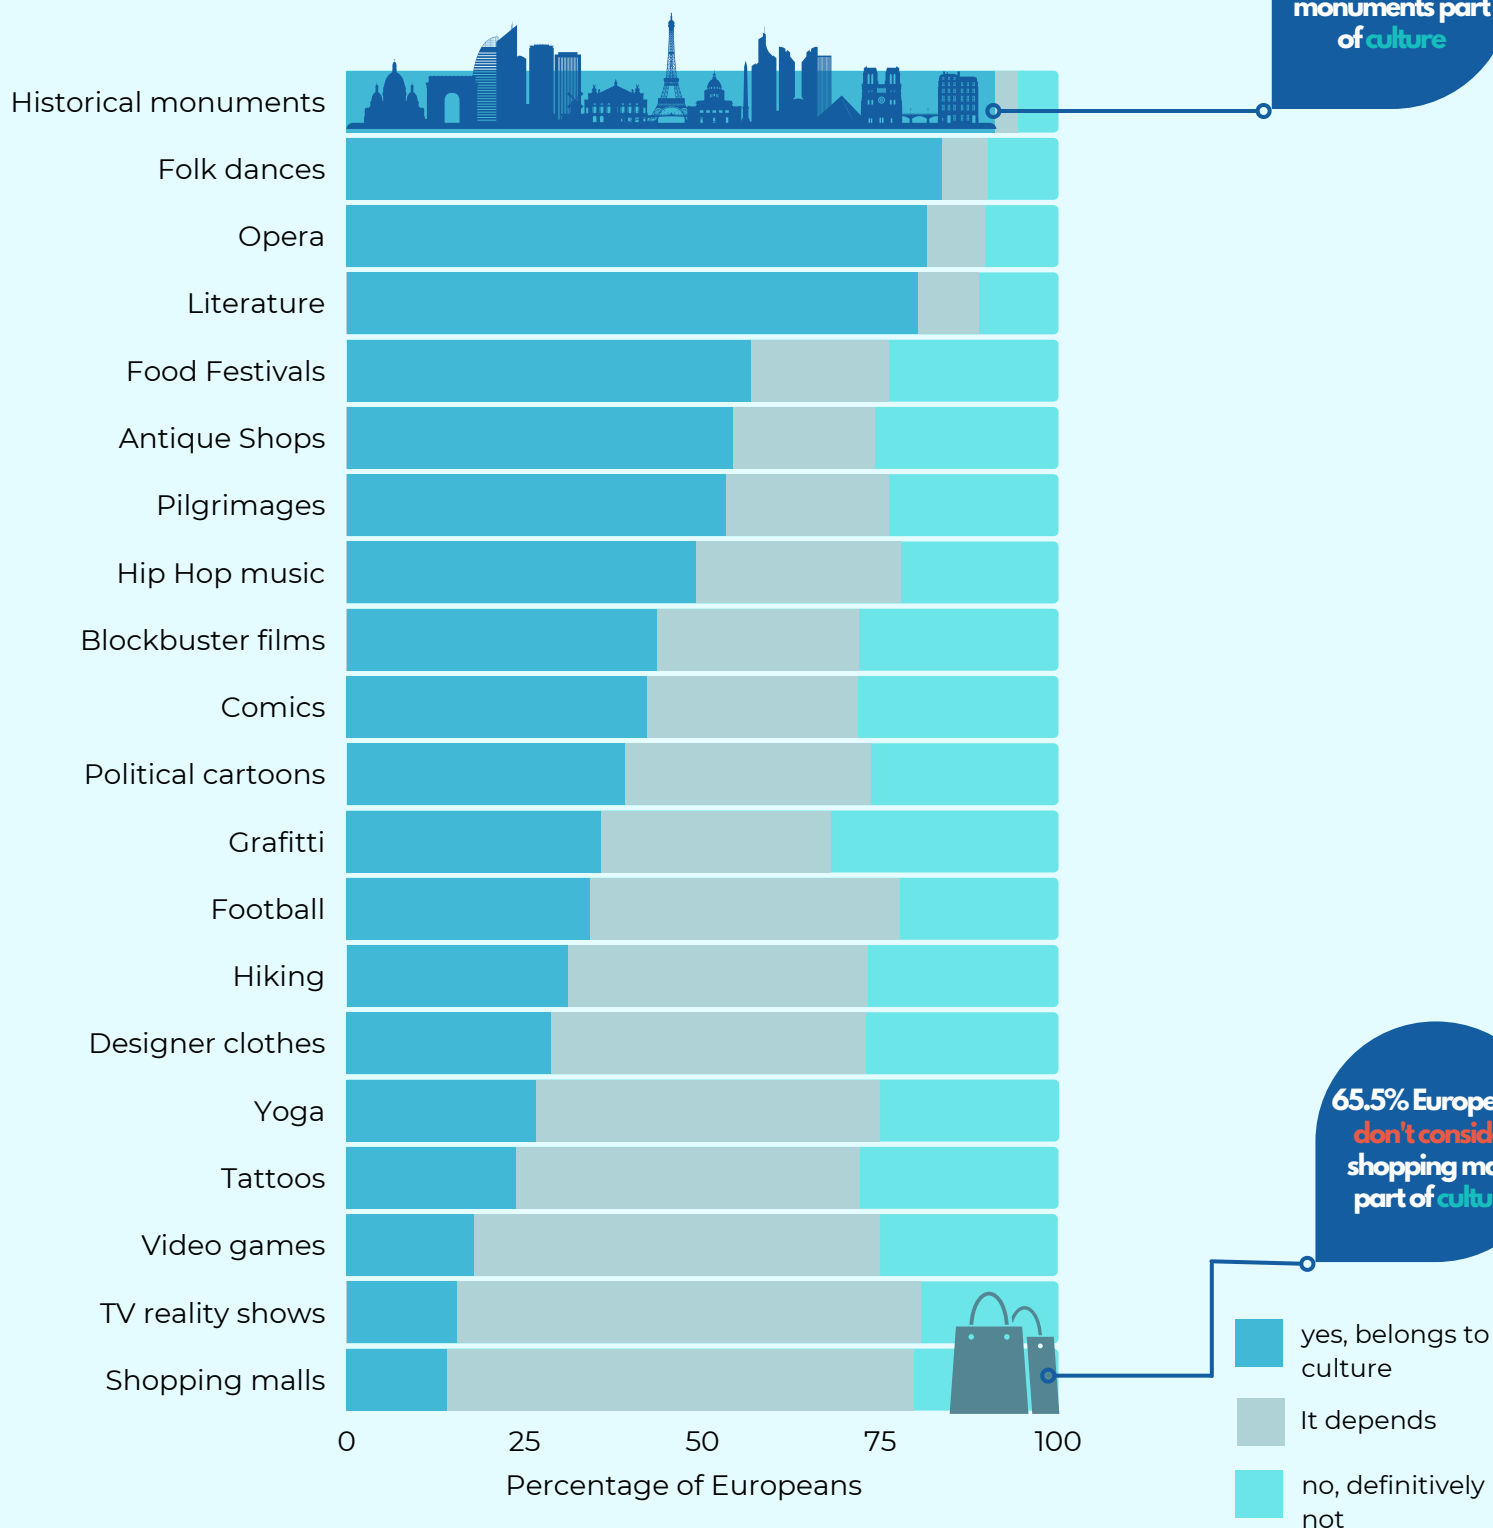

WHAT BELONGS TO CULTURE

ACCORDING TO EUROPEANS?

Average percentage of Croatian, Danish, Dutch, Finnish, French, Spanish, Serbian, Swiss, and UK respondents

invent

EUROPEAN INVENTORY OF CULTURAL VALUES

91.1% Europeans consider historical monuments part of culture

65.5% Europeans don't consider shopping malls part of culture

yes, belongs to culture
it depends
no, definitely not